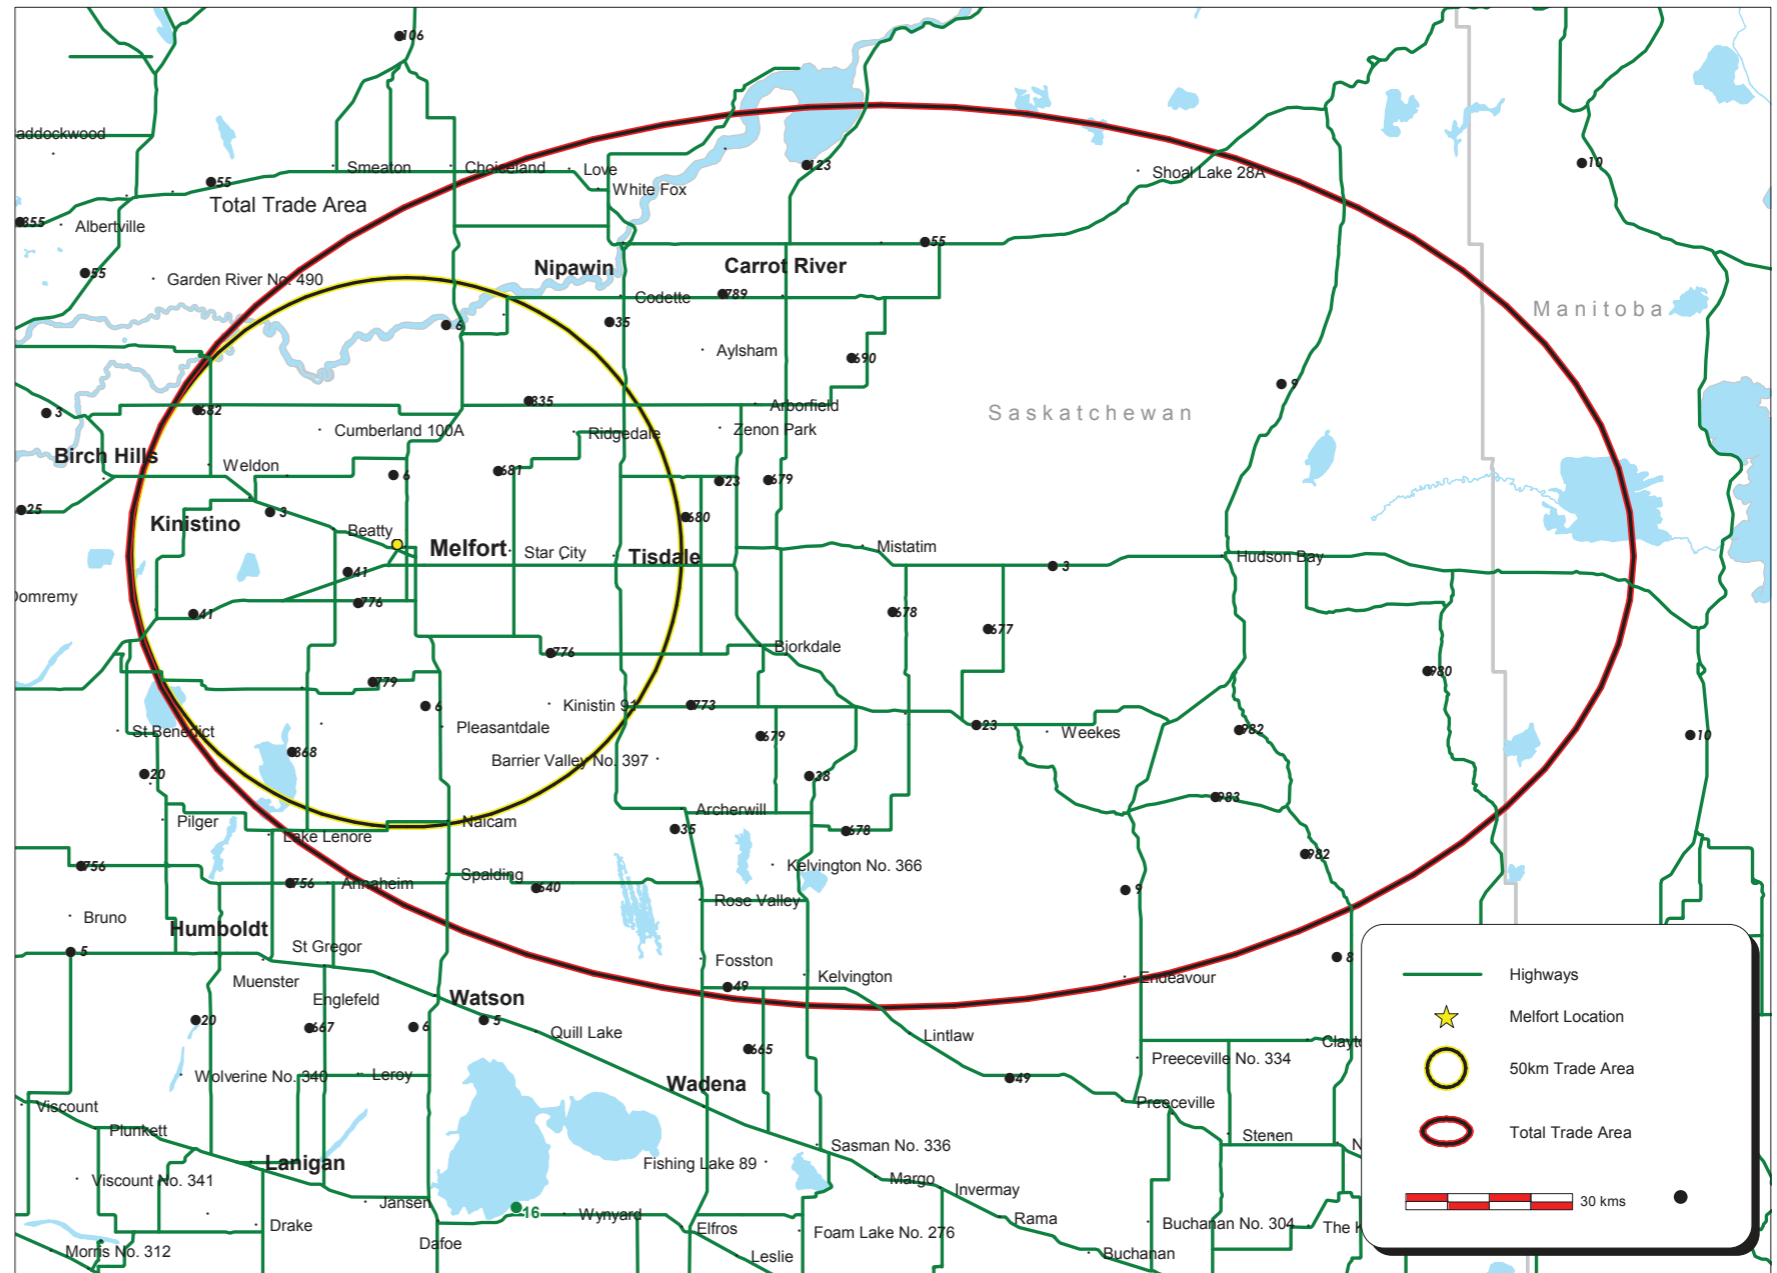

DEVELOPABLE AREA

250,000 square feet

TRADE AREA POPULATION

40,000

TRADE AREA HOUSEHOLD INCOME

\$71,500

CITY OF MELFORT POPULATION

6,000