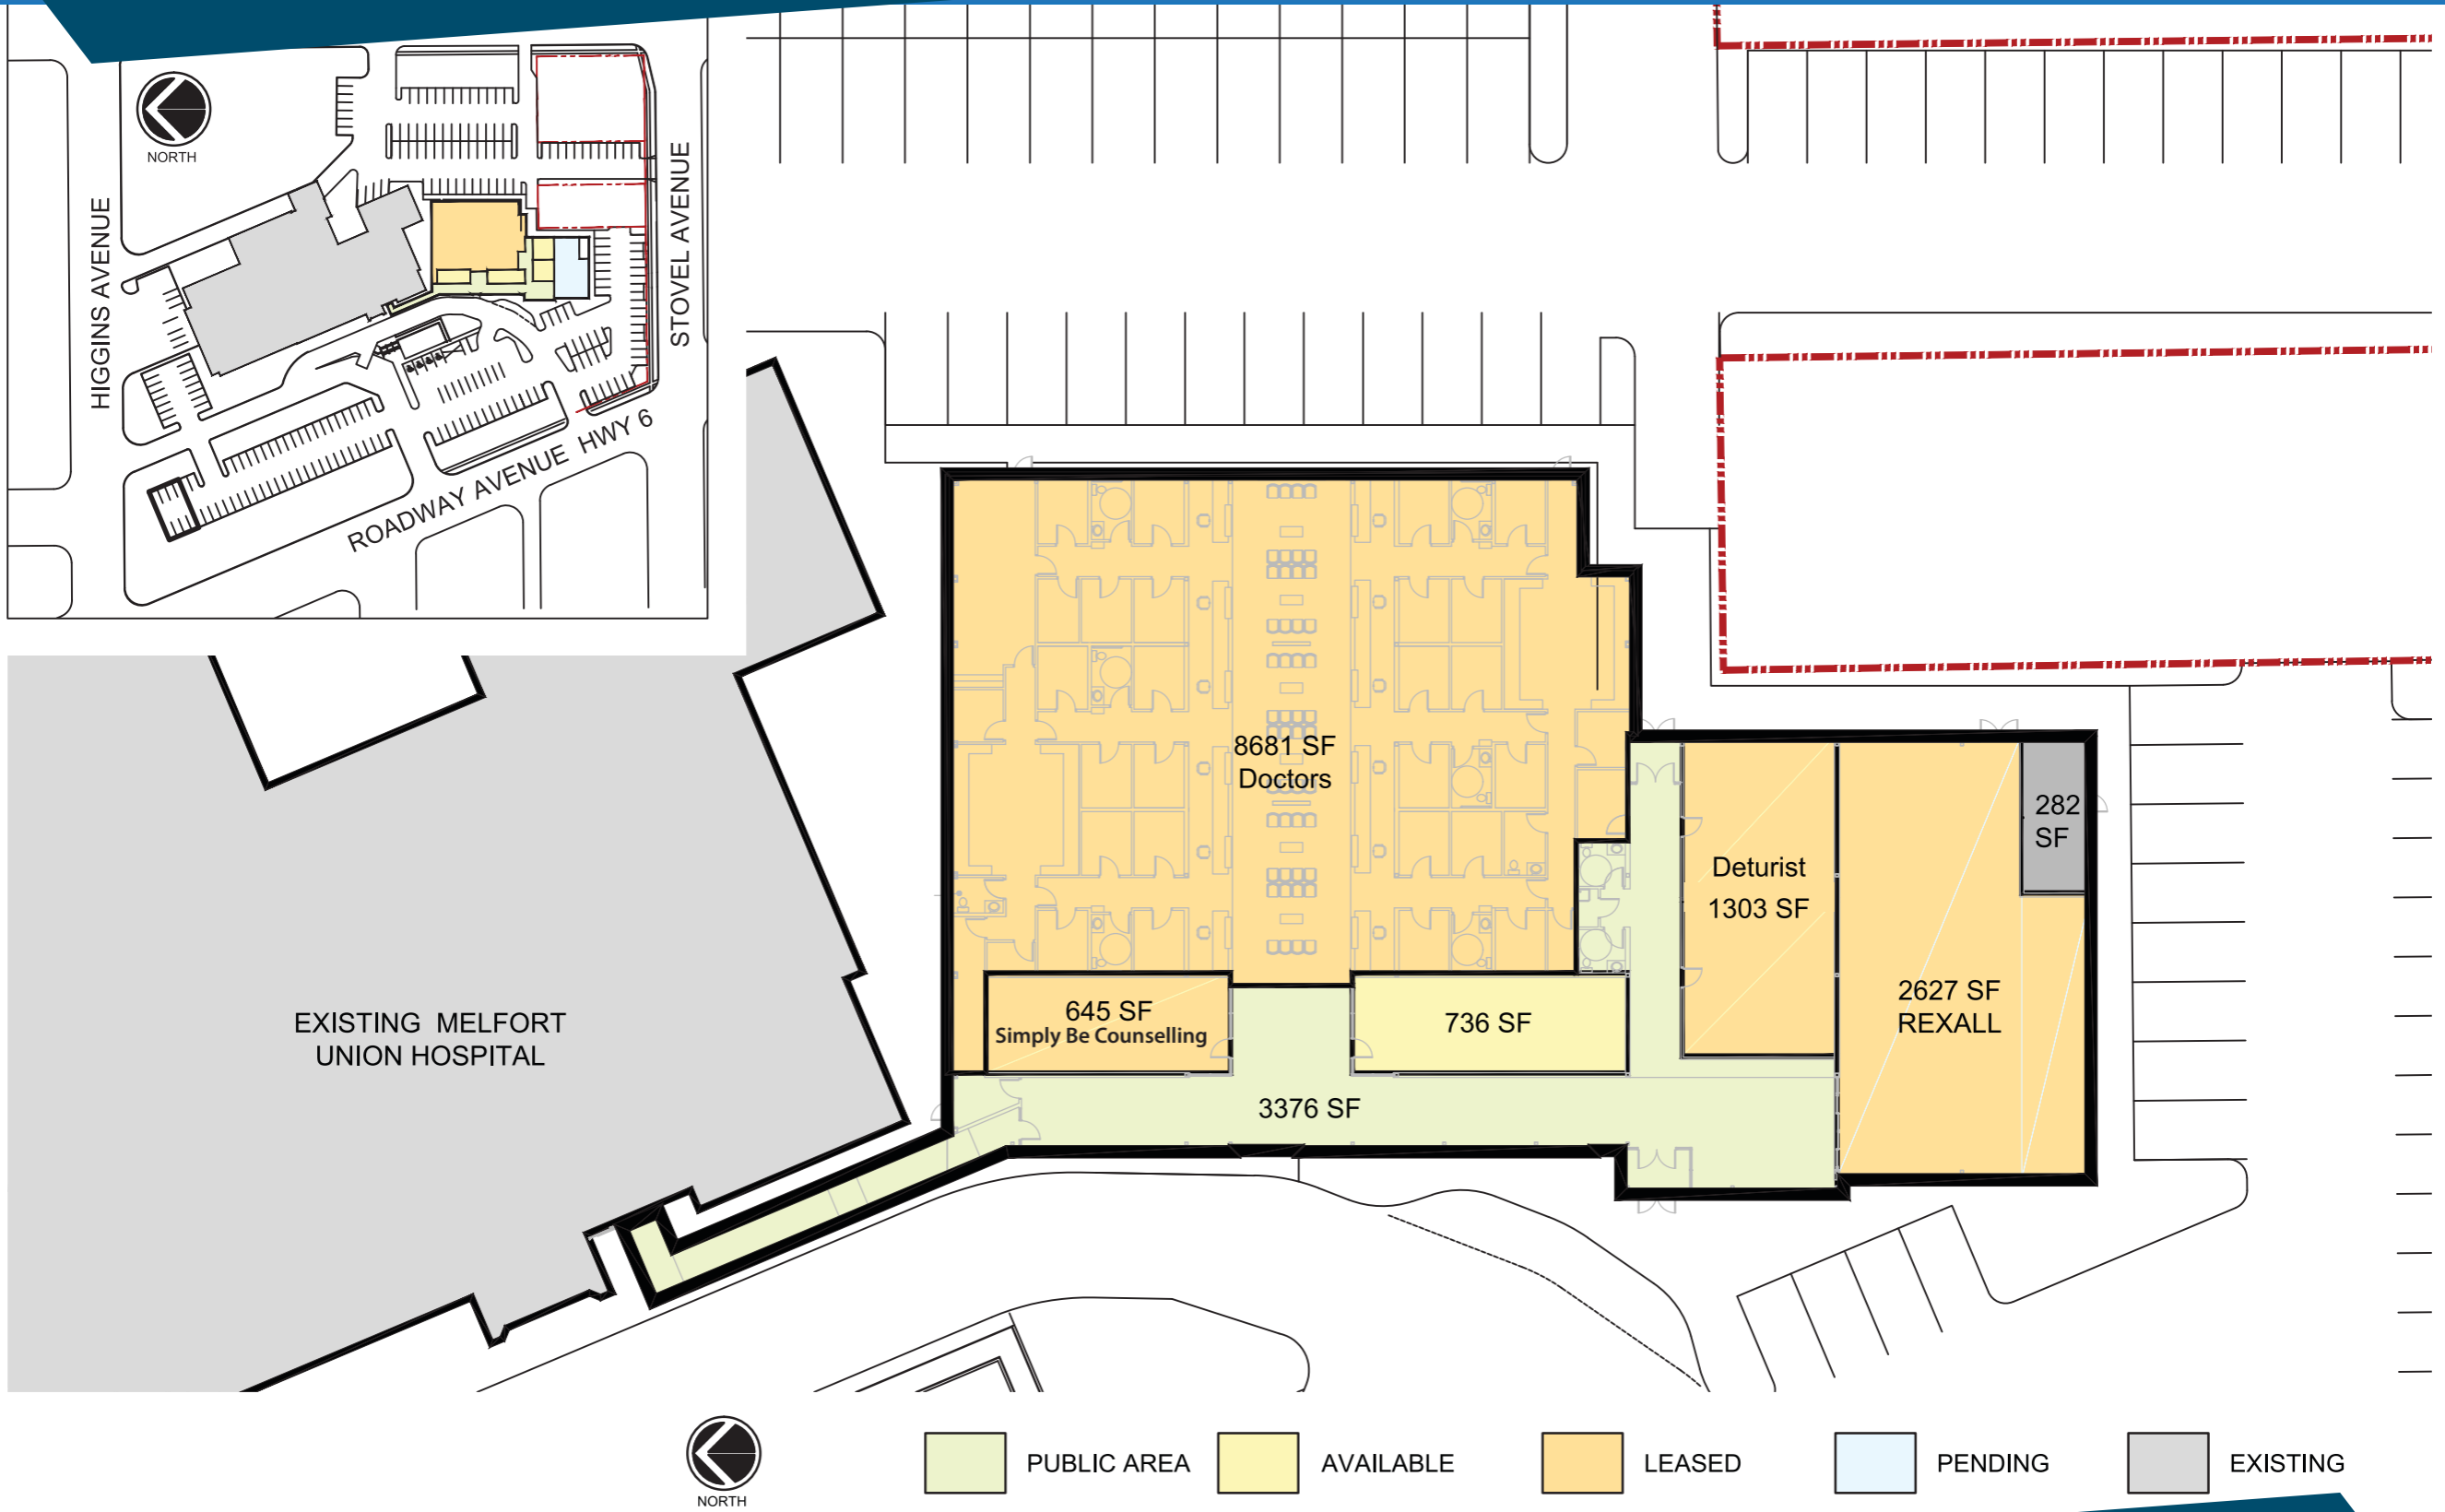

Melfort Wellness Centre

ovateX

17,000 square foot medical building connected to the Melfort Hospital

Melfort Wellness Centre

Melfort Wellness Centre

Melfort Wellness Centre

Melfort Wellness Centre

Melfort Wellness Centre