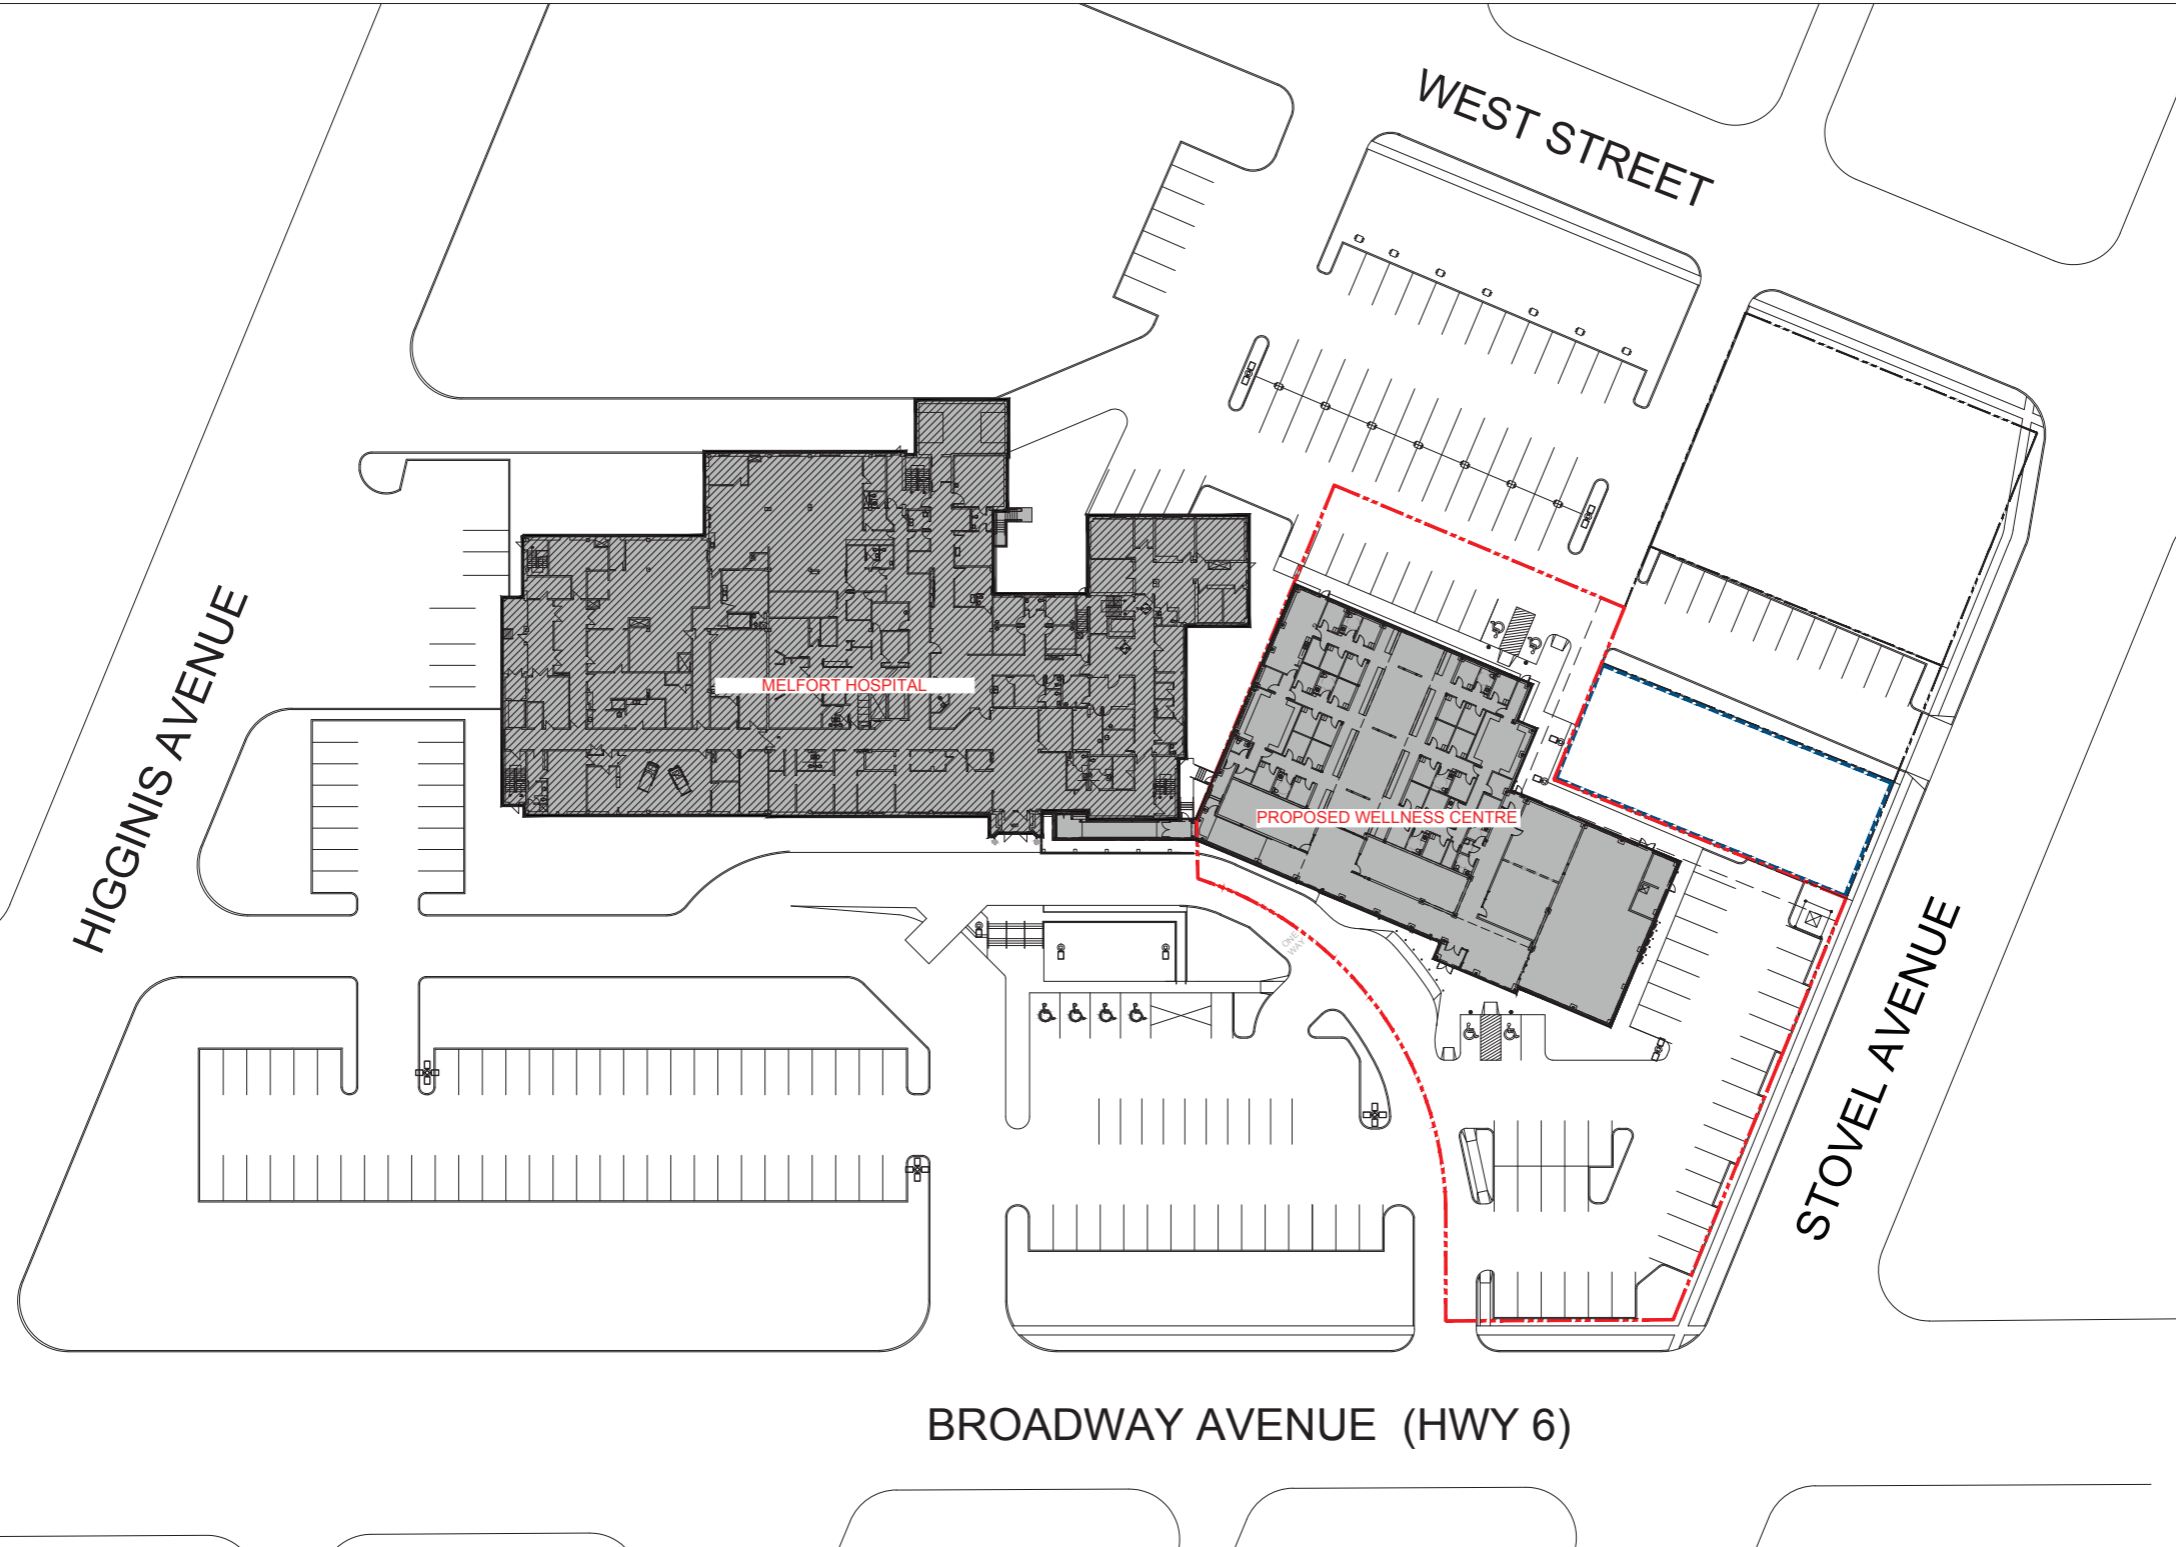

Melfort Wellness Centre

ovateX

17,000 square foot medical building connected to the Melfort Hospital

Melfort Wellness Centre

Melfort Wellness Centre

Melfort Wellness Centre

Melfort Wellness Centre

Melfort Wellness Centre